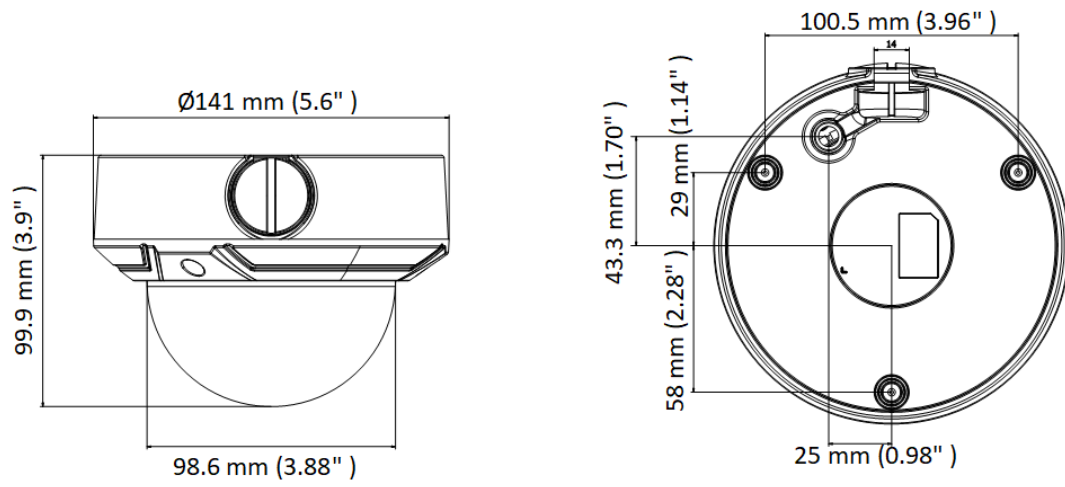

▪ Available Model

IPC-D640H-Z (2.8 to 12 mm)

▪ Dimension

Unit: mm (inch)

▪ Accessory

▪ Optional

<p>HIA-B402-135 Wall Mount</p> 	<p>HIA-B101-135 Pendant Mount</p> 	<p>HIA-J104-DM21 Junction Box</p> 	<p>HIA-P102 Rain Shade</p> 	<p>HIA-B404 Wall Mount</p> 
<p>HIA-J203-DM23 Inclined ceiling Junction Box</p> 	<p>HIA-B301 Vertical Pole Mount</p> 	<p>HIA-B201 Corner Mount</p> 	<p>D20-AP Adapter Plate</p> 	<p>HIA-B501 In-ceiling Mount</p> 
<p>HIA-P103 Rain Shade</p> 	<p>HIA-B402-135B Wall Mount</p> 			