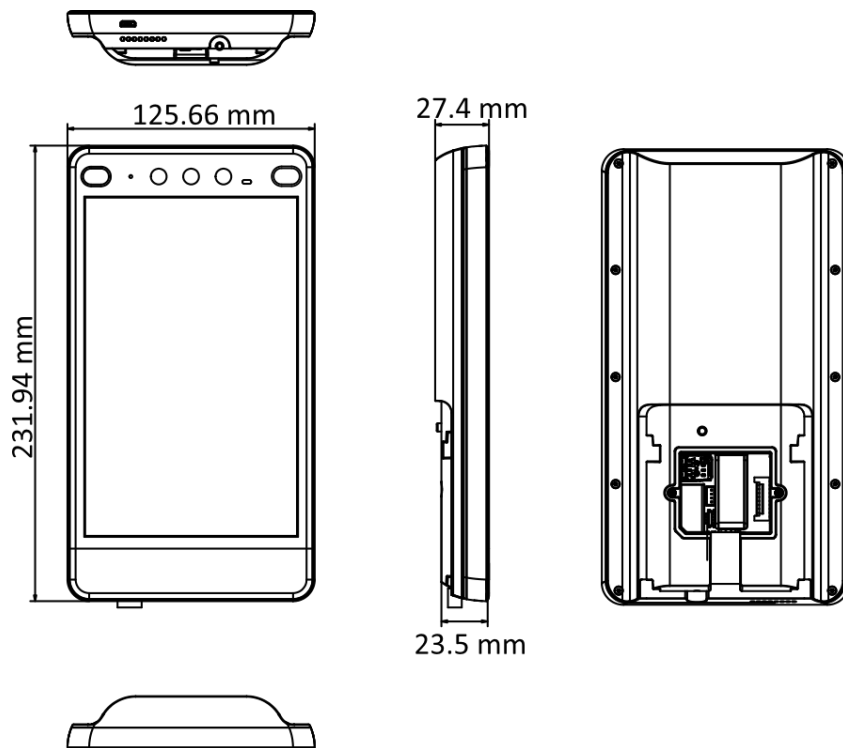

Function	
Face anti-spoofing	Support
Time synchronization	Support
General	
Power supply	12 VDC/3 A
Working temperature	-30 °C to 60 °C (-22 °F to 140 °F)
Working humidity	10% to 90% (No condensing)
Dimensions	126 mm × 232 mm × 27 mm (5.0" × 9.1" × 1.1")
Installation	Wall Mounting
Protective level	IP65 (It is recommended using the device indoors for iris recognition)
Language	English, Spanish (South America), Thai, Arabic, Russian, Portuguese (Brazil)

▪ **Available Model**

DS-K1T981M

▪ **Dimension**