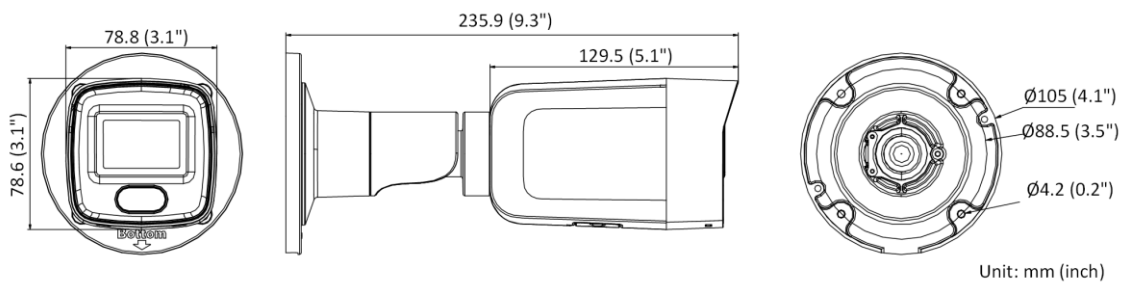

Approval

EMC	FCC SDoC (47 CFR Part 15, Subpart B); CE-EMC (EN 55032: 2015, EN 61000-3-2: 2014, EN 61000-3-3: 2013, EN 50130-4: 2011 +A1: 2014); RCM (AS/NZS CISPR 32: 2015); IC VoC (ICES-003: Issue 6, 2016); KC (KN 32: 2015, KN 35: 2015)
Safety	UL (UL 60950-1); CB (IEC 60950-1:2005 + Am 1:2009 + Am 2:2013, IEC 62368-1:2014); CE-LVD (EN 60950-1:2005 + Am 1:2009 + Am 2:2013, IEC 62368-1:2014); BIS (IS 13252(Part 1):2010+A1:2013+A2:2015); LOA (IEC/EN 60950-1)
Environment	CE-RoHS (2011/65/EU); WEEE (2012/19/EU); Reach (Regulation (EC) No 1907/2006)
Protection	IP67 (IEC 60529-2013)

▪ Available Model

DS-2CD3056G2-IS (2.8/4/6 mm)

▪ Dimension