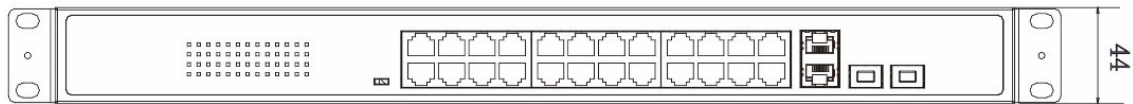

▪ **Dimension (unit: mm)**

▪ **Available Model**

DS-3E0326P-E(C)