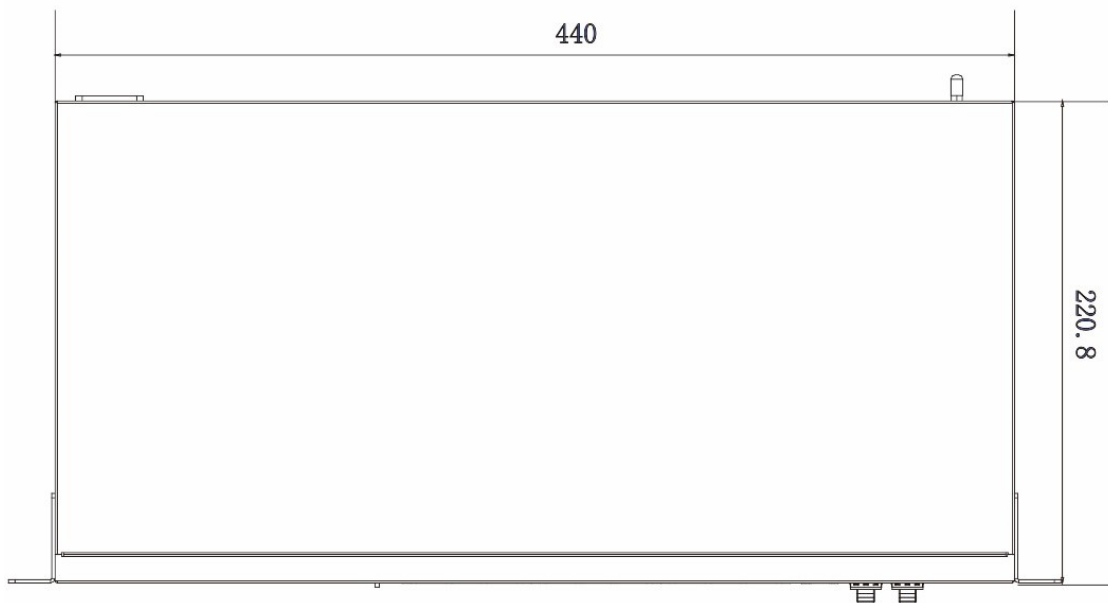

▪ **Dimension (unit: mm)**

▪ **Available Model**

DS-3E0326P-E(C)