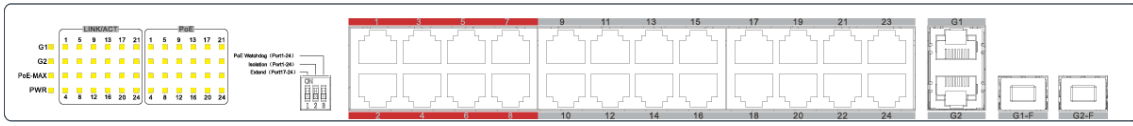

▪ **Physical Interface**

Front Panel: