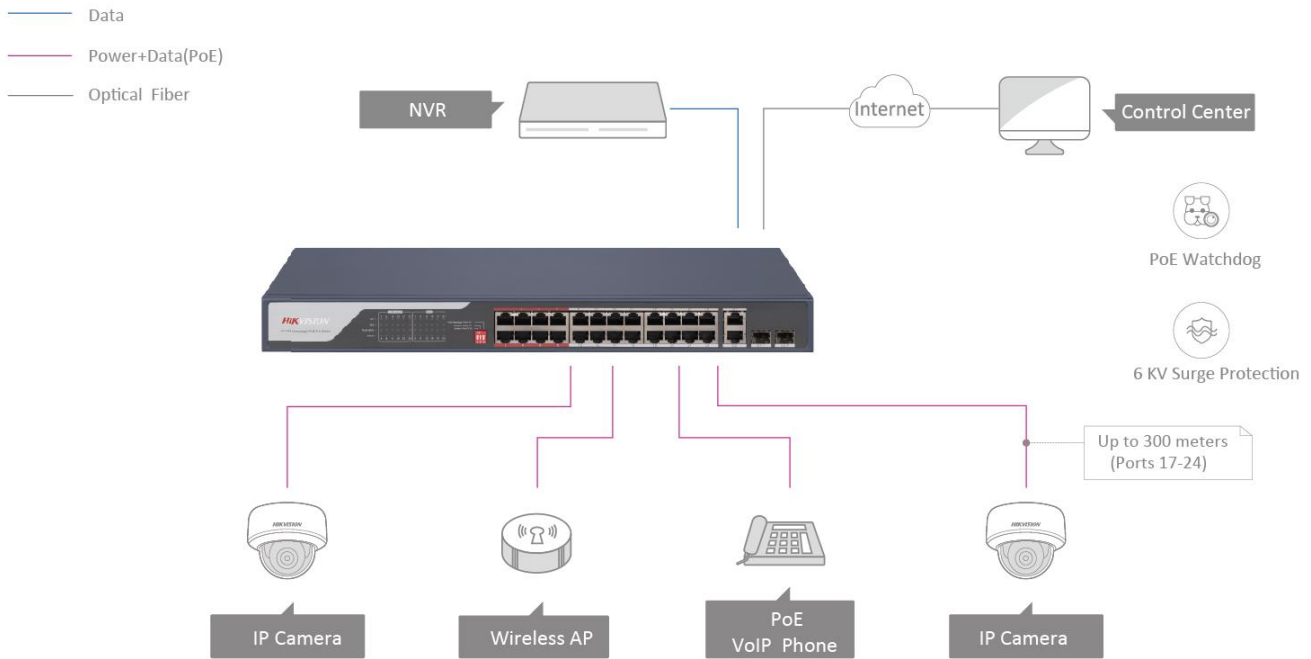

Typical Application

**24-Port 10/100M PoE
10/100M Unmanaged PoE Pro-Series**

Distributed by