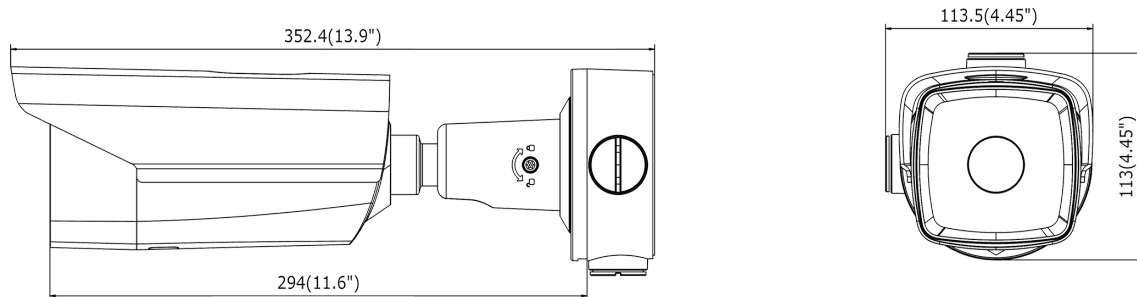

Available Model

DS-2TD2136-25/V1

Dimension

Unit: mm(inch)

Distributed by

**HIKVISION®****Headquarters**

No.555 Qianmo Road, Binjiang District,
Hangzhou 310051, China
T +86-571-8807-5998
overseasbusiness@hikvision.com